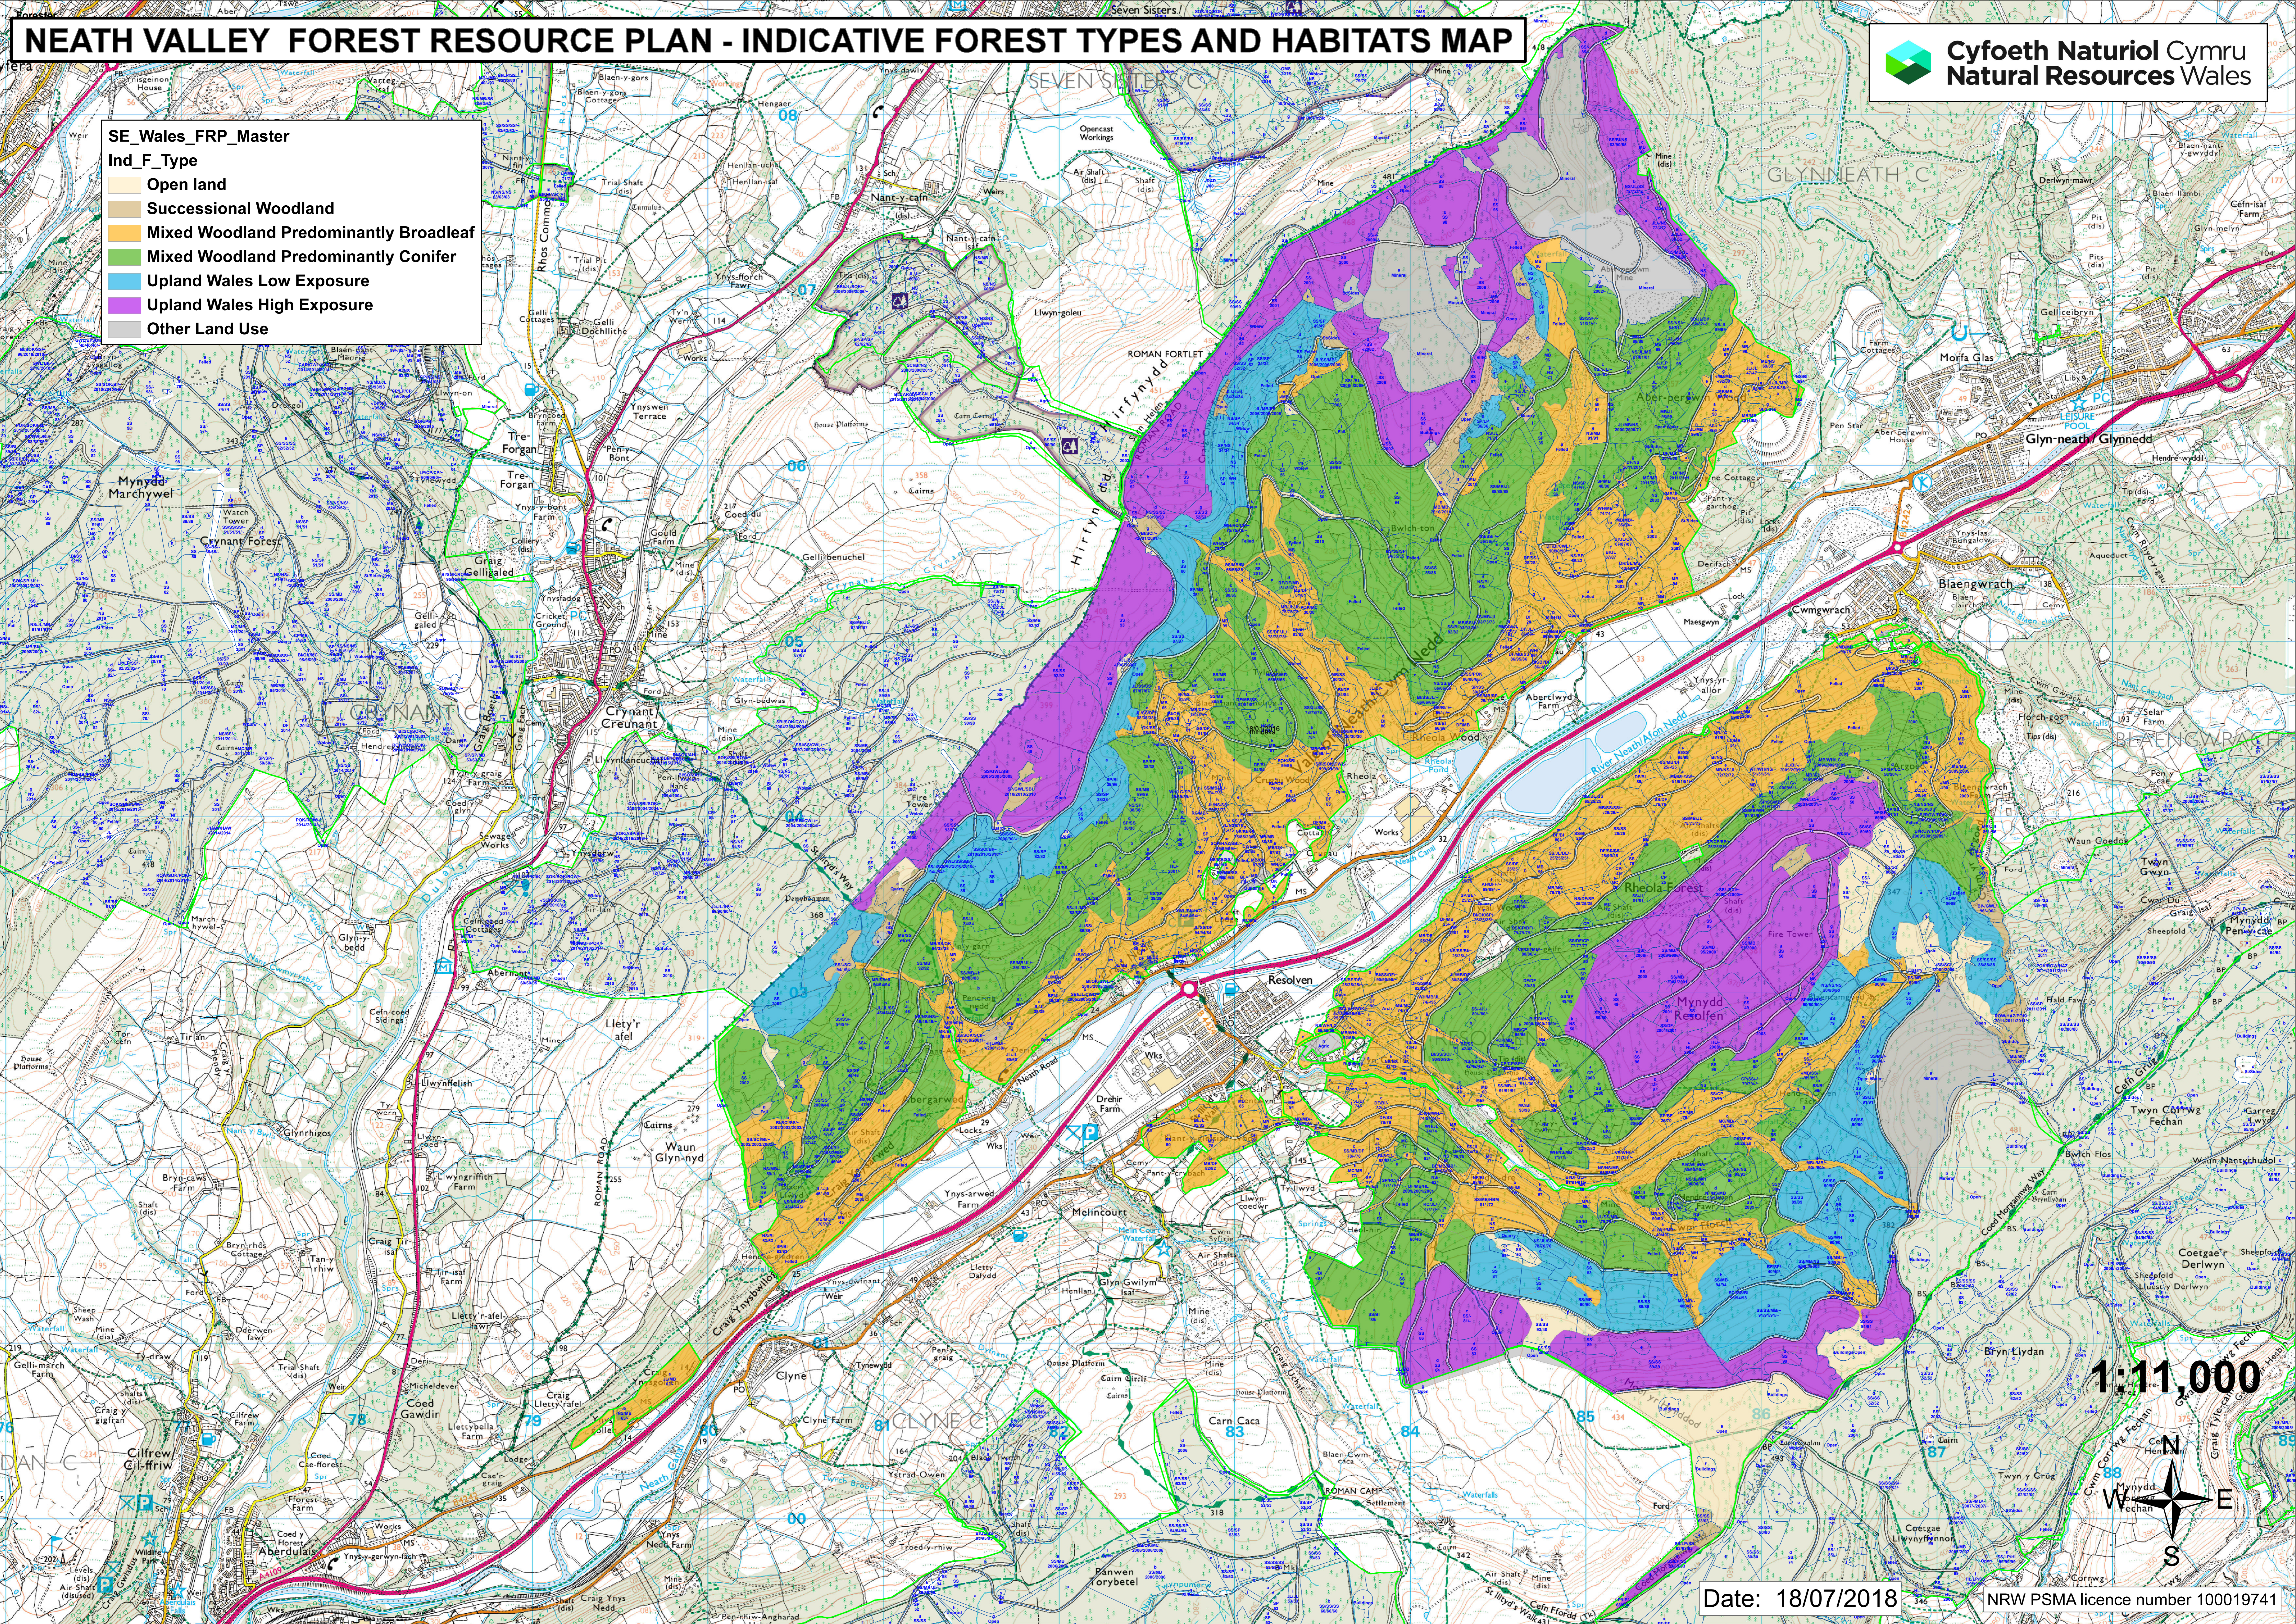

# NEATH VALLEY FOREST RESOURCE PLAN - INDICATIVE FOREST TYPES AND HABITATS MAP

**SE\_Wales\_FRP\_Master**  
**Ind\_F\_Type**

-  Open land
-  Successional Woodland
-  Mixed Woodland Predominantly Broadleaf
-  Mixed Woodland Predominantly Conifer
-  Upland Wales Low Exposure
-  Upland Wales High Exposure
-  Other Land Use